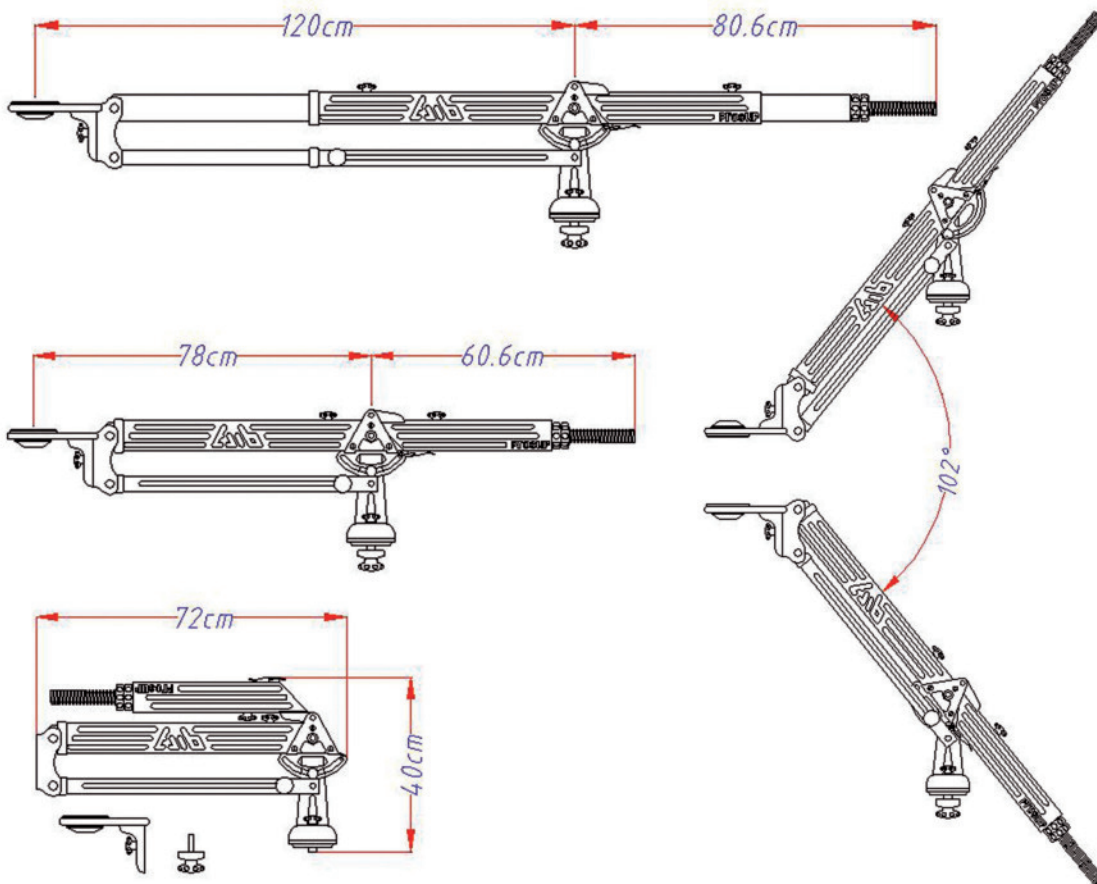

Therefore it is ideal for traveling, difficult locations and one man operation.

The Ejib in its pelicase weighs in at 18 kg. The counterweight spindle is made to use standard weights with a diameter of 30mm.

Productions
Nieuw Walden 102
1394 PE Nederhorst den Berg
the Netherlands
T +31 294 253 315
info@prosup.com

PROSUP

professional camera support

www.prosup.tv

The Jib-arm folds down till 72 cm. and weighs no more than 11 kg.

The Ejib's front and rear ends can be adjusted towards the pivot point and thus making the unit easy to operate.

Assembled in both over- and undersling configurations for optimum camera positions.

The Ejib carries camera loads of 15kg and works best on a 100mm tripod.